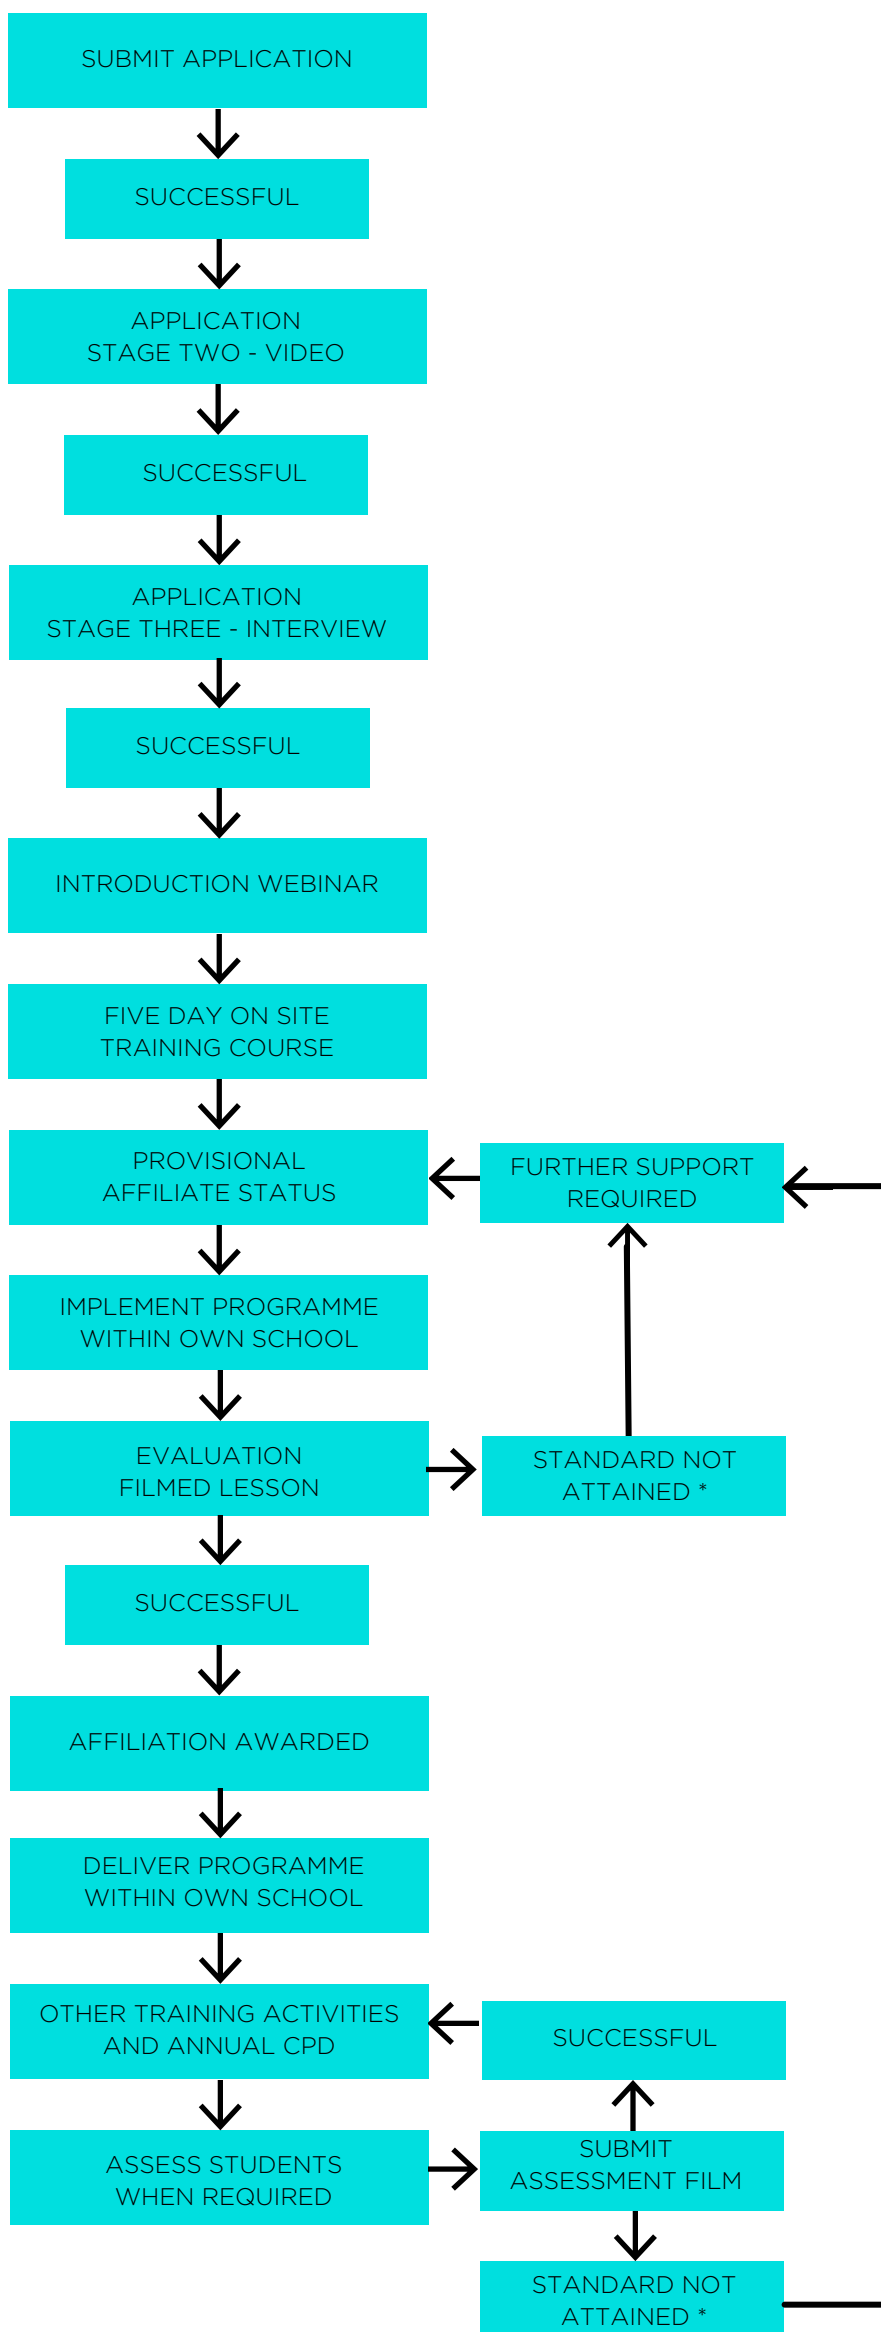

AFFILIATE TEACHER APPLICATION AND ASSESSMENT PROCESS

ROYAL
BALLET
SCHOOL

*If required to resubmit, this will incur a fee of £300. If the accepted standard is still not attained after submitting an assessment video for a second time teachers will need to reapply for Provisional Affiliate Teacher status.